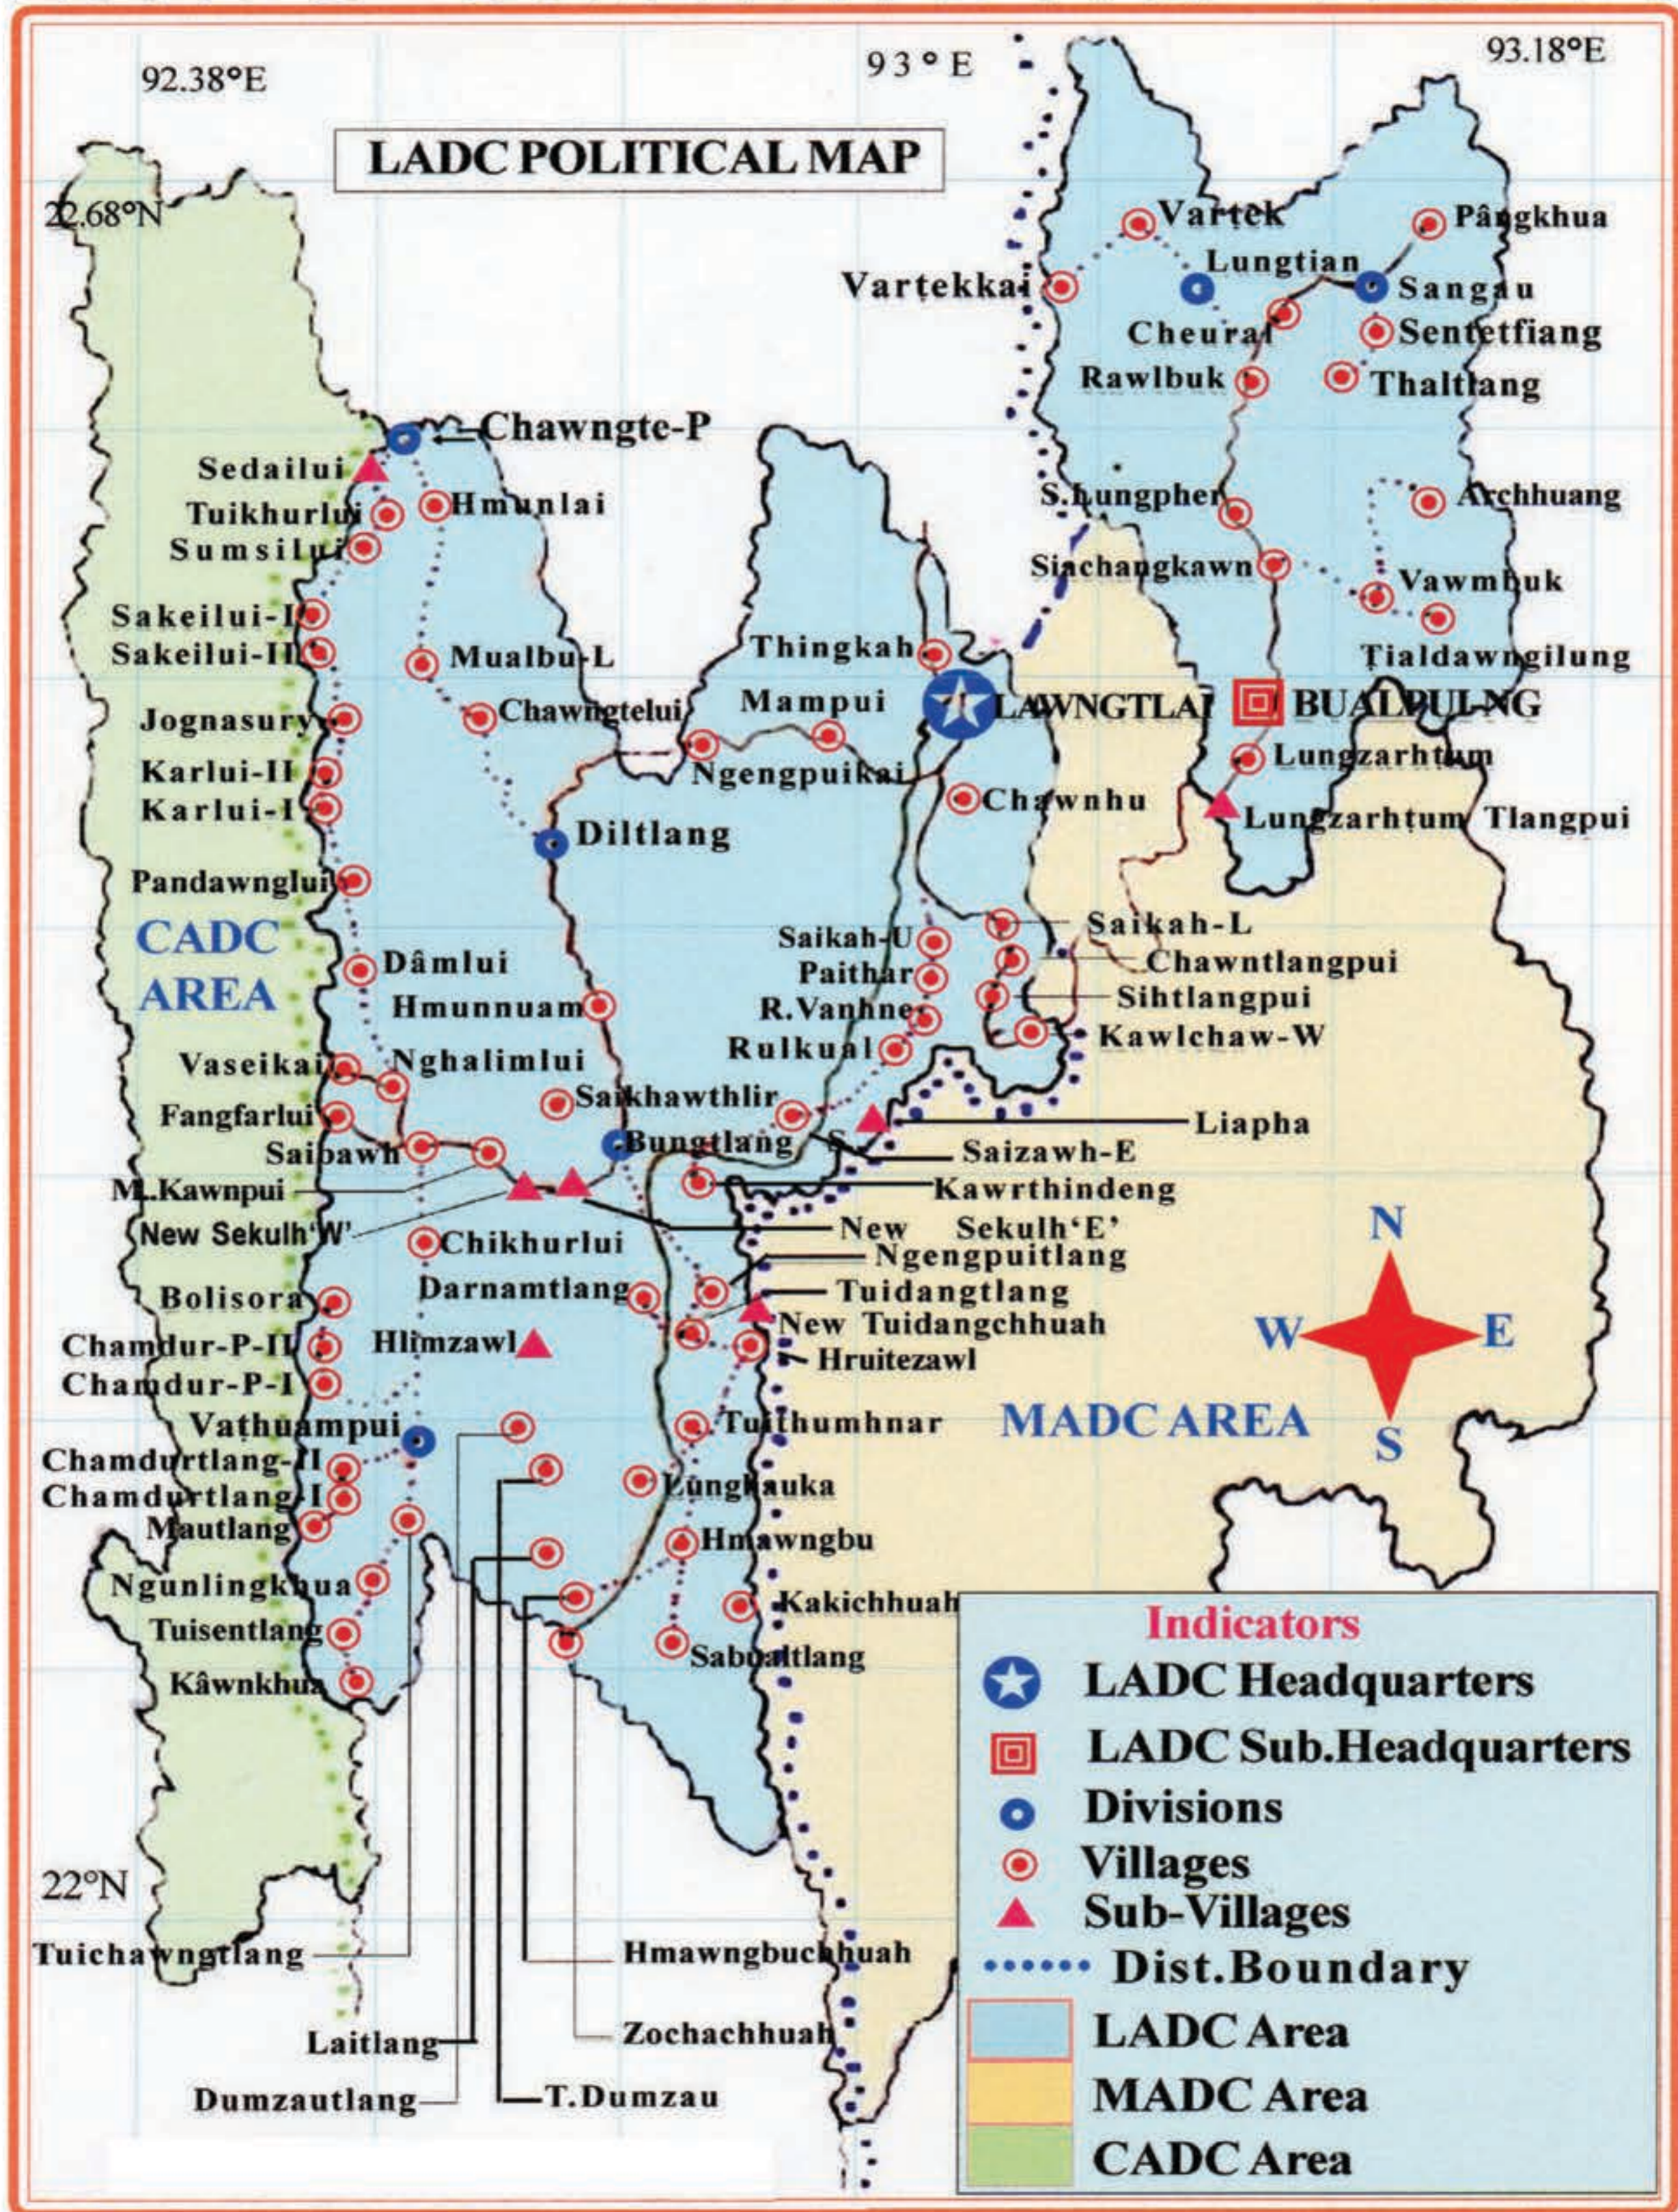

LADC CALENDAR 2024

Drawn by : T.Chalngingluaia

LAIRAM

Glimpse of the LAADC Complex

Photo Credit: I&PR Dept. LAADC

JANUARY 2024

Tangkhawng

SUN	MON	TUE	WED	THU	FRI	SAT
	1 New Years' Day	2 New Years' Celebration	3	4	5	6
7	8	9	10	11 Missionary Day	12	13
14 Makar Sankranti	15	16	17 KC Tlangua chuahkeh ni	18	19	20
21	22	23	24	25 Hazarat Ali's Birthday	26 Republic Day	27
28	29	30	31			

Photo credit: Kiddy Vanchhawng

MARCH 2024

Vaute

SUN	MON	TUE	WED	THU	FRI	SAT
31					1 Chapchar Kut	2
3	4	5	6 Maharishi Dayanand Saraswati Jayanti	7	8 Maha Shivaratri/Shivaratri	9
10	11	12	13	14	15	16
17	18	19	20	21	22	23
24 Holika Dahana	25 Holi	26	27	28	29 Good Friday	30